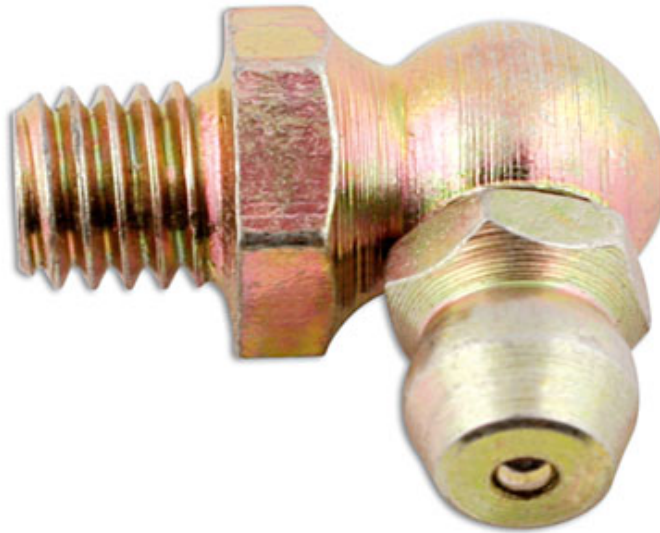

## 90° Angle Grease Nipple M10 x 1.5mm 25pc

### Additional Information

- Grease Nipple
- 90° Angle Profile
- M10 x 1.0mm thread
- Extra fine thread.
- 25pc

<http://product/31224>